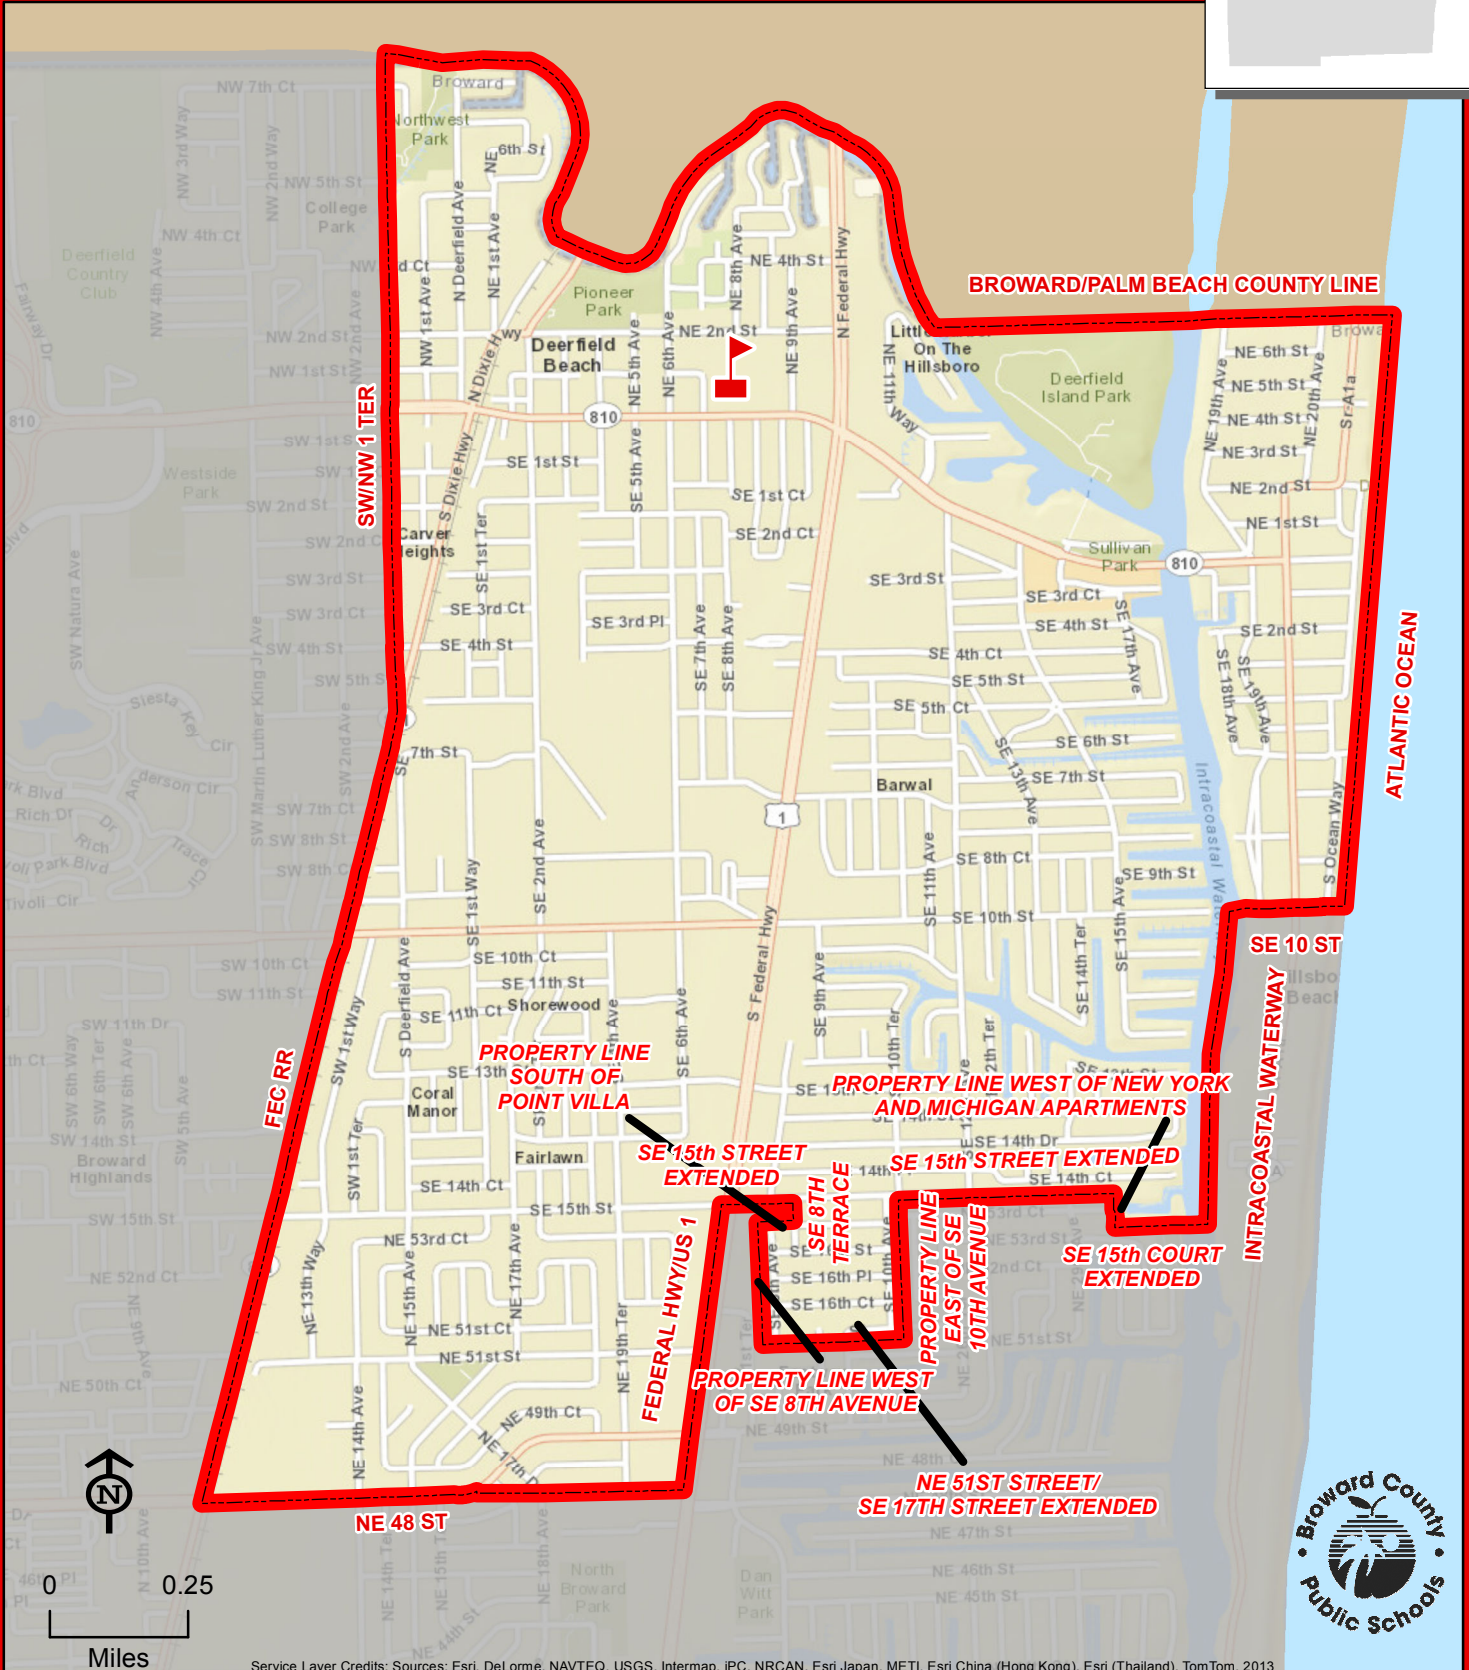

DEERFIELD BEACH ELEMENTARY SCHOOL

650 NE 1 STREET
DEERFIELD BEACH, FLORIDA 33441
754-322-6100

DEERFIELD BEACH

THIS MAP IS FOR CONCEPTUAL PURPOSES ONLY AND SHOULD NOT BE USED FOR LEGAL BOUNDARY DETERMINATIONS